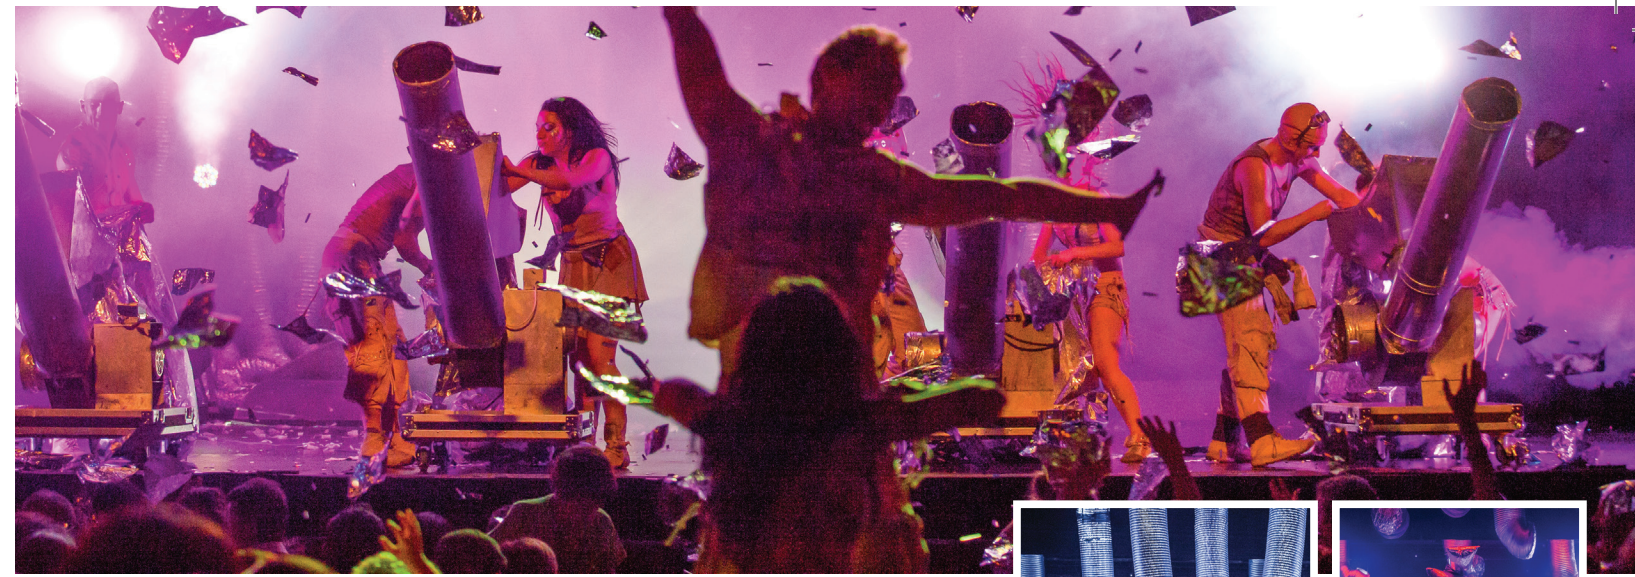

**Price \$5**

GENERAL ADMISSION

*Run Time: 60 min. approx. (no intermission)*

**SAT NOV 9**

**11:00AM**

The internationally known Panto Company presents an age-old tale of greed about a young girl who is said to spin straw into gold, the greedy king who locks her up until she does, and the strange magical little man, Rumpelstiltskin, who appears and promises to spin the straw in return for her jewelry. The journey continues through many adventures, twists, and turns that make this unforgettable story so exciting. This classic tale comes to the stage filled with song and audience participation, along with fabulous sets and costumes!

**Price \$15 | Child \$10**

GENERAL ADMISSION

*Run Time: 60 min. approx. (no intermission)*

**SAT FEB 22** **THE ALUMINUM SHOW**

A unique and energetic experience for the entire family, this stimulating *tour de force* combines movement, dance, visual theatre, and plenty of humor. In the show, talented dancers and actors breathe life into aluminum-made industrial materials while telling the story of an astronaut on a mission in a bizarre metallic world. While traveling through this futuristic world ruled by technology, he finds adventure, excitement, and even friends, who do everything it takes to get him back home in one piece.